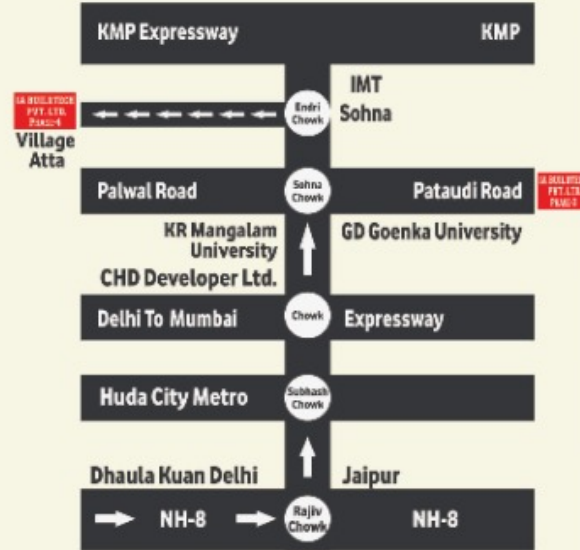

हमारे प्रोजेक्ट के पास उपलब्ध सुविधाएँ

ACME International School
0 Mtr.

Indra Gandhi Airport
35 Min.

Sohna Metro Station (Open Shortly)
3 Km.

Railway Station
500 Mtr.

Sohna Bus Stand
3 Km.

CONTACT

IA BUILDTECH PVT. LTD.

From Dhoola Kuan : 45 Mints | From Rajeev Chowk Gurgaon : 20 Mints | From Indira Gandhi Airport : 35 Mints